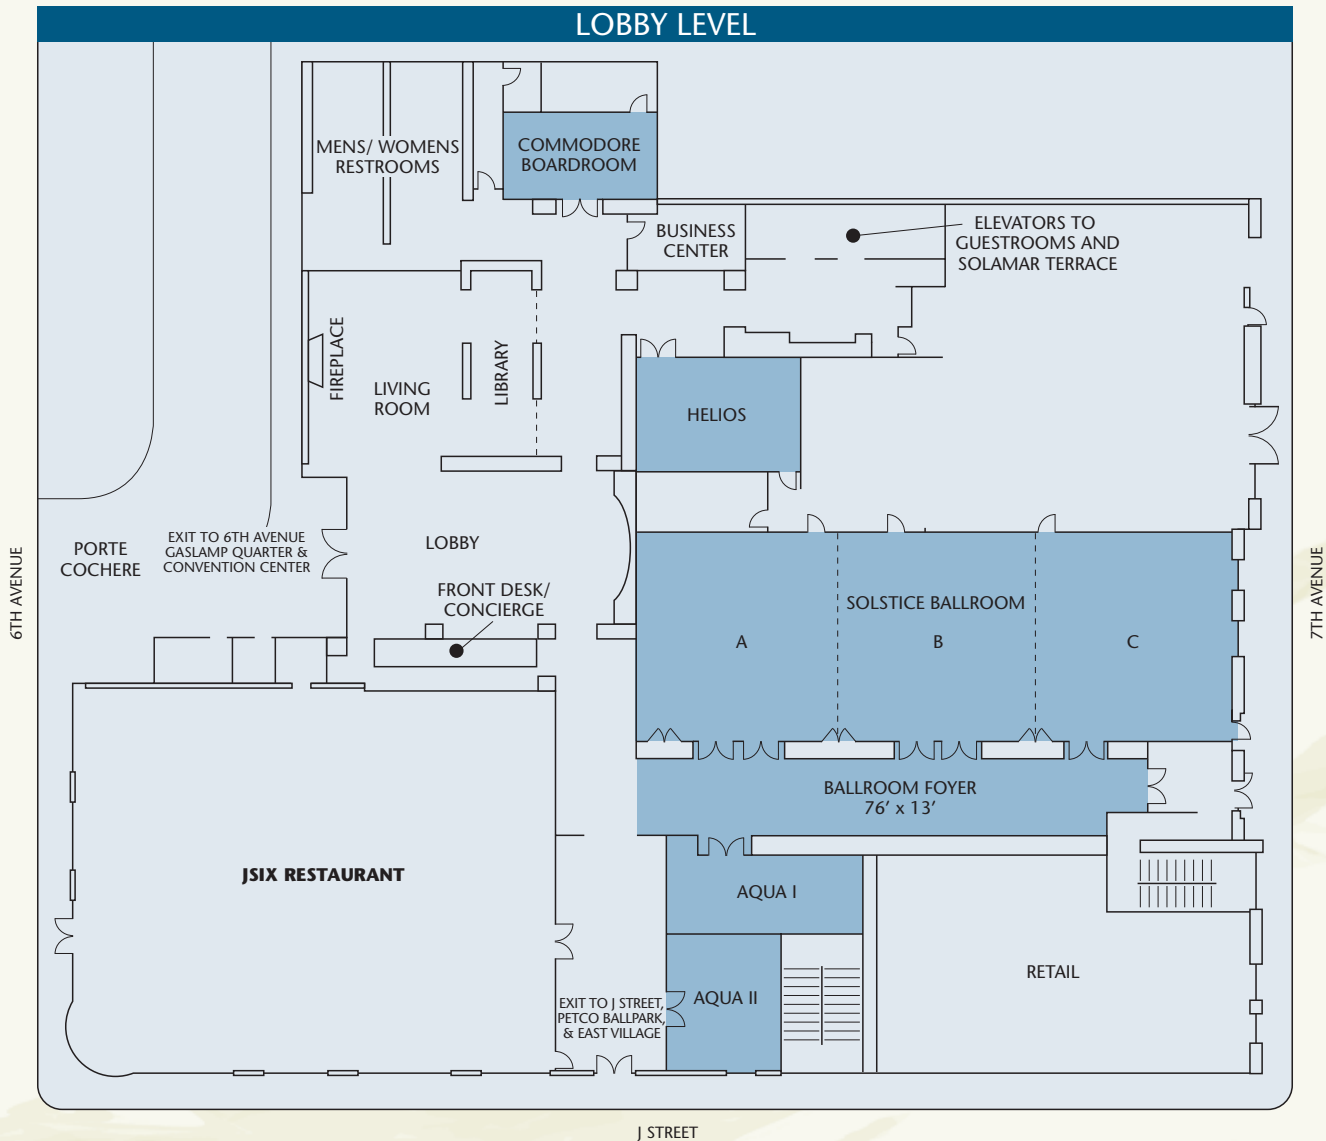

Room Name	Dimensions	Square Feet	Ceiling Height	Reception	Theater	Classroom	Banquet
Solstice Ballroom	98' x 34'	3,332	13' 6"	375	380	180	240
Solstice A	32' x 34'	1,088	13' 6"	125	115	55	90
Solstice B	32' x 34'	1,088	13' 6"	125	115	55	90
Solstice C	34' x 34'	1,156	13' 6"	125	120	55	90
Commodore Boardroom	16' x 23'	368	10' 6"	NA	NA	NA	12
Helios	16' x 28'	448	12' 6"	40	36	25	30
Aqua I	13' x 33'	429	12' 6"	40	36	20	30
Aqua II	16' x 27'	432	12' 6"	40	36	20	30

435 6TH AVE. | GASLAMP QUARTER | SAN DIEGO | 619.819.9500 | HOTEL SOLAMAR.COM

Outdoor Events with a View

Located on the fourth floor of Hotel Solamar is an inviting rooftop deck, just perfect for a day of lounging or a night of socializing. Surrounded by lush tropical greenery, the large, lap-style pool mirrors the sunny days and starry nights, while LOUNGEsix invites you to sip chilled beverages amid warm breezes.

Our Sun, Sea & Moon Deck on the Solamar Terrace offers 3,800 sq ft of outdoor reception or banquet space. Just imagine sipping chilled martinis' with 250 of your closest friends and family as you gaze out over PETCO Park and downtown San Diego.

Room Name	Dimensions	Square Feet	Ceiling Height	Reception	Theater	Classroom	Banquet
Sun, Sea & Moon Deck	95' x 40'	3,800	outdoor	250	NA	NA	200
Solamar Terrace	95' x 85'	8,550	outdoor	500	NA	NA	200

435 6TH AVE. | GASLAMP QUARTER | SAN DIEGO | 619.819.9500 | HOTEL SOLAMAR.COM