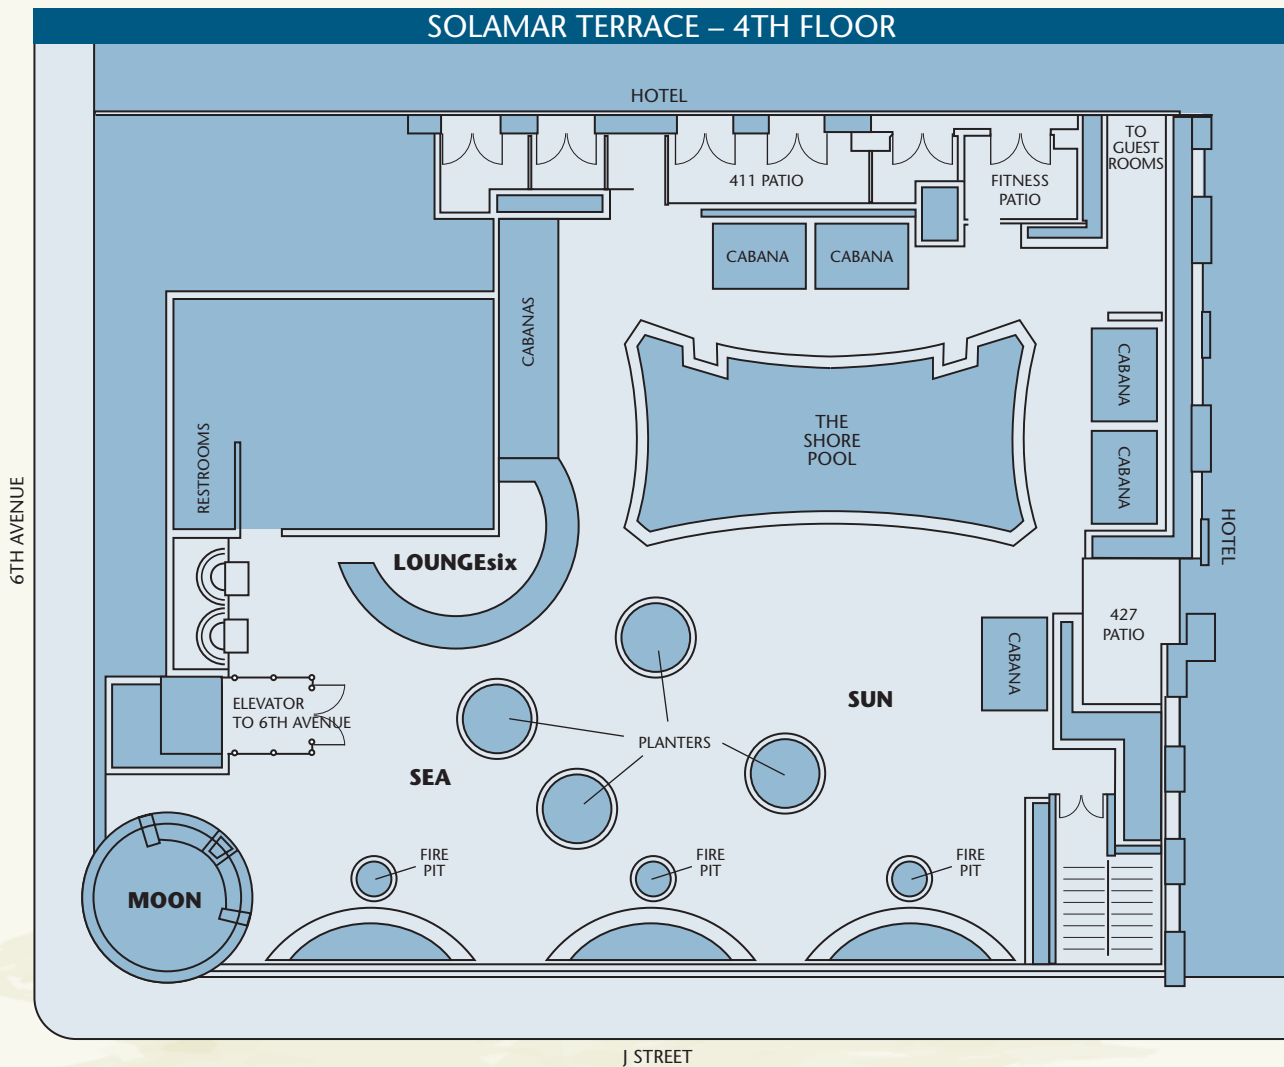

Room Name	Dimensions	Square Feet	Ceiling Height	Reception	Theater	Classroom	Banquet
Solstice Ballroom	98' x 34'	3,332	13' 6"	375	380	180	240
Solstice A	32' x 34'	1,088	13' 6"	125	115	55	90
Solstice B	32' x 34'	1,088	13' 6"	125	115	55	90
Solstice C	34' x 34'	1,156	13' 6"	125	120	55	90
Commodore Boardroom	16' x 23'	368	10' 6"	NA	NA	NA	12
Helios	16' x 28'	448	12' 6"	40	36	25	30
Aqua I	13' x 33'	429	12' 6"	40	36	20	30
Aqua II	16' x 27'	432	12' 6"	40	36	20	30

435 6TH AVE. | GASLAMP QUARTER | SAN DIEGO | 619.819.9500 | HOTEL SOLAMAR.COM

Outdoor Events with a View

Located on the fourth floor of Hotel Solamar is an inviting rooftop deck, just perfect for a day of lounging or a night of socializing. Surrounded by lush tropical greenery, the large, lap-style pool mirrors the sunny days and starry nights, while LOUNGEsix invites you to sip chilled beverages amid warm breezes.

Our Sun, Sea & Moon Deck on the Solamar Terrace offers 3,800 sq ft of outdoor reception or banquet space. Just imagine sipping chilled martinis' with 250 of your closest friends and family as you gaze out over PETCO Park and downtown San Diego.

Room Name	Dimensions	Square Feet	Ceiling Height	Reception	Theater	Classroom	Banquet
Sun, Sea & Moon Deck	95' x 40'	3,800	outdoor	250	NA	NA	200
Solamar Terrace	95' x 85'	8,550	outdoor	500	NA	NA	200

435 6TH AVE. | GASLAMP QUARTER | SAN DIEGO | 619.819.9500 | HOTEL SOLAMAR.COM